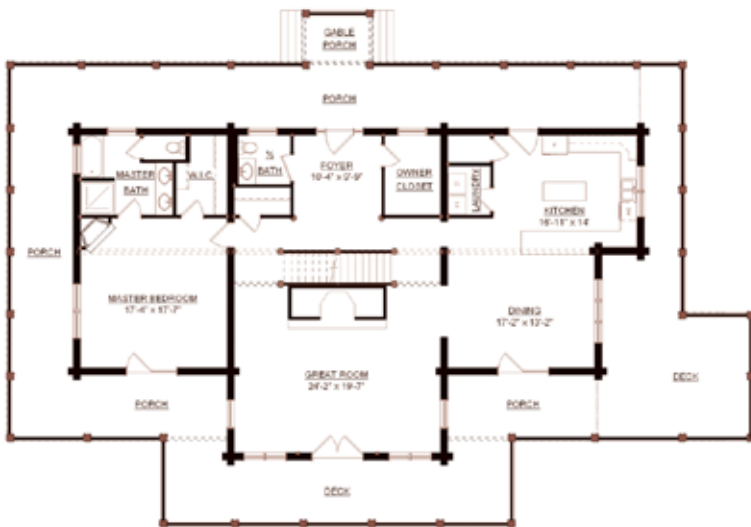

THE BLUE RIDGE

FIRST FLOOR

SECOND FLOOR

HEATED SQUARE FOOTAGE: 3,456

BEDROOMS: 4

BATHROOMS: 3.5

FIREPLACES: 2

PORCH/DECK AREA: 4 SIDES

OUTDOOR LIVING SPACE: 2,035

BASEMENT SQUARE FOOTAGE: 2,063

UNFINISHED BASEMENT

*Not including the homesite of your choice.