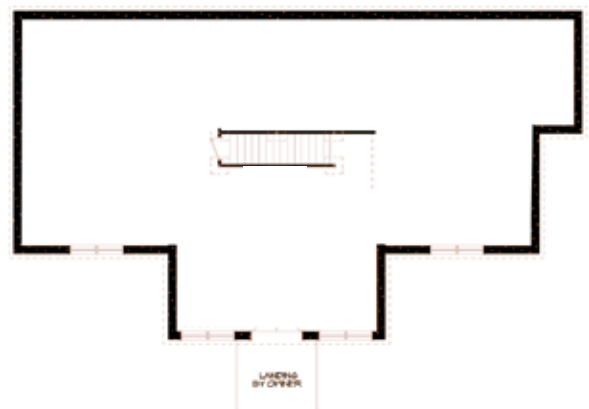

THE BLUE RIDGE

FIRST FLOOR

SECOND FLOOR

HEATED SQUARE FOOTAGE: 3,456

BEDROOMS: 4

BATHROOMS: 3.5

FIREPLACES: 2

PORCH/DECK AREA: 4 SIDES

OUTDOOR LIVING SPACE: 2,035

BASEMENT SQUARE FOOTAGE: 2,063

UNFINISHED BASEMENT

*Not including the homesite of your choice.