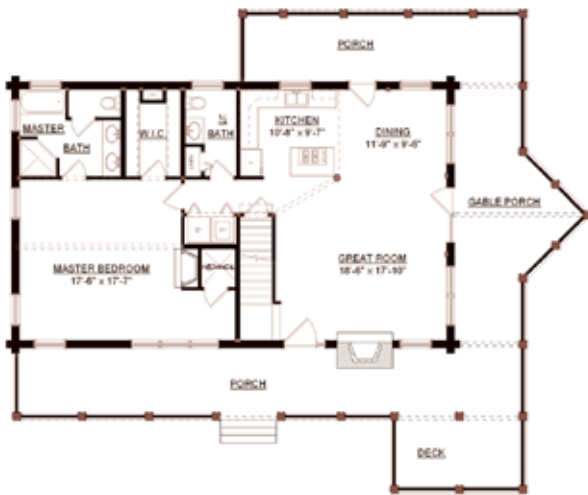

THE BLUE SPRUCE

FIRST FLOOR

SECOND FLOOR

HEATED SQUARE FOOTAGE: 3,542

BEDROOMS: 5

BATHROOMS: 4.5

FIREPLACES: 3

PORCH/DECK AREA: 2.5 SIDES