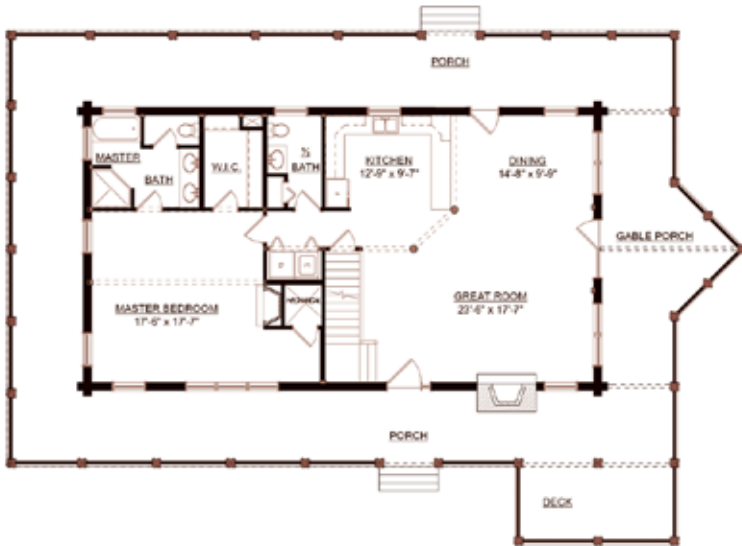

THE RED MAPLE

FIRST FLOOR

SECOND FLOOR

HEATED SQUARE FOOTAGE: 3,891

BEDROOMS: 5

BATHROOMS: 5.5

FIREPLACES: 3

PORCH/DECK AREA: 4 SIDES

OUTDOOR LIVING SPACE: 1,740

FINISHED LOWER LEVEL

*Not including the homesite of your choice.