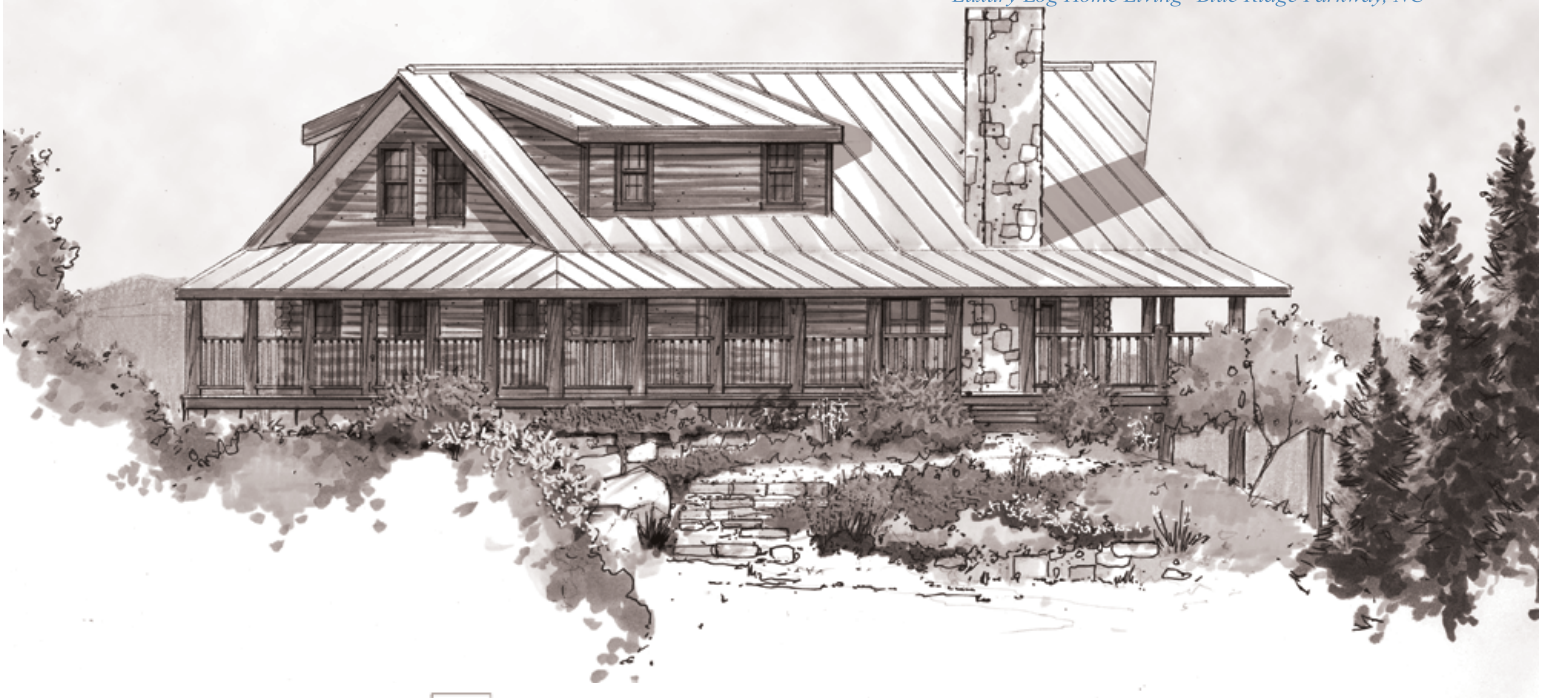

THE RED MAPLE

FIRST FLOOR

SECOND FLOOR

HEATED SQUARE FOOTAGE: 3,891

BEDROOMS: 5

BATHROOMS: 5.5

FIREPLACES: 3

PORCH/DECK AREA: 4 SIDES

OUTDOOR LIVING SPACE: 1,740

FINISHED LOWER LEVEL

*Not including the homesite of your choice.