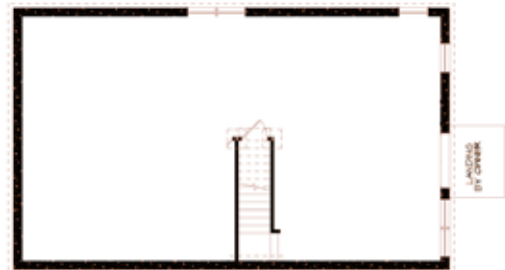

THE ROYAL PINE

FIRST FLOOR

SECOND FLOOR

HEATED SQUARE FOOTAGE:	2,188
BEDROOMS:	3
BATHROOMS:	2.5
FIREPLACES:	2
PORCH/DECK AREA:	2.5 SIDES
OUTDOOR LIVING SPACE:	1,600
BASEMENT SQUARE FOOTAGE:	1,354

UNFINISHED BASEMENT