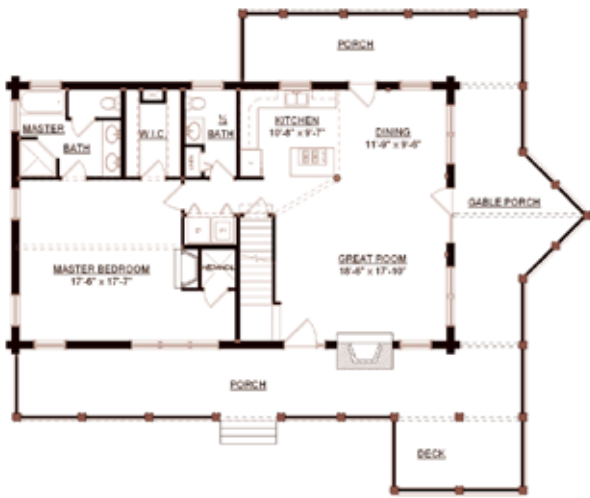

THE ROYAL PINE

FIRST FLOOR

SECOND FLOOR

HEATED SQUARE FOOTAGE:	2,188
BEDROOMS:	3
BATHROOMS:	2.5
FIREPLACES:	2
PORCH/DECK AREA:	2.5 SIDES
OUTDOOR LIVING SPACE:	1,600
BASEMENT SQUARE FOOTAGE:	1,354

UNFINISHED BASEMENT