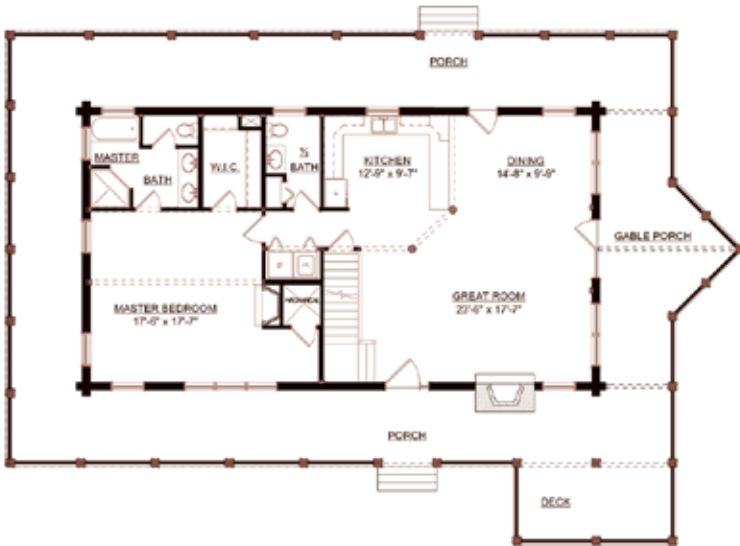

THE SILVER MAPLE

CIELO FALLS
 Luxury Log Home Living ~ Blue Ridge Parkway, NC

FIRST FLOOR

SECOND FLOOR

HEATED SQUARE FOOTAGE: 2,395

BEDROOMS: 3

BATHROOMS: 3.5

FIREPLACES: 2

PORCH/DECK AREA: 4 SIDES

OUTDOOR LIVING SPACE: 1,740

BASEMENT SQUARE FOOTAGE: 1,496

UNFINISHED BASEMENT

*Not including the homesite of your choice.