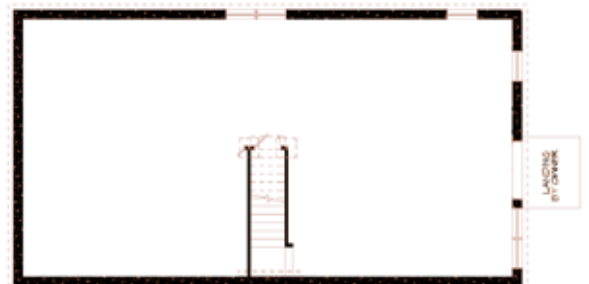

THE SILVER MAPLE

CIELO FALLS
 Luxury Log Home Living ~ Blue Ridge Parkway, NC

FIRST FLOOR

SECOND FLOOR

HEATED SQUARE FOOTAGE: 2,395

BEDROOMS: 3

BATHROOMS: 3.5

FIREPLACES: 2

PORCH/DECK AREA: 4 SIDES

OUTDOOR LIVING SPACE: 1,740

BASEMENT SQUARE FOOTAGE: 1,496

UNFINISHED BASEMENT

*Not including the homesite of your choice.