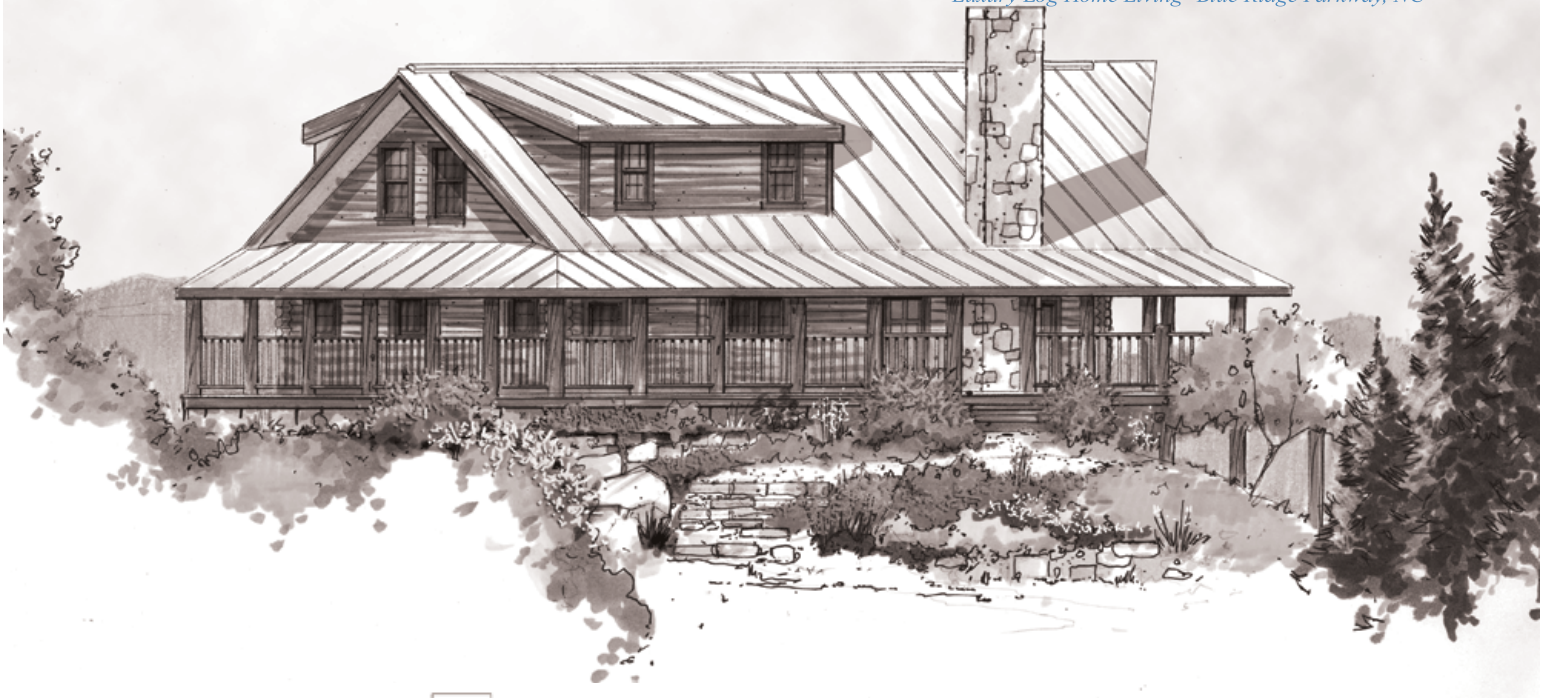

THE SILVER MAPLE

CIELO FALLS
 Luxury Log Home Living ~ Blue Ridge Parkway, NC

FIRST FLOOR

SECOND FLOOR

HEATED SQUARE FOOTAGE: 2,395

BEDROOMS: 3

BATHROOMS: 3.5

FIREPLACES: 2

PORCH/DECK AREA: 4 SIDES

OUTDOOR LIVING SPACE: 1,740

BASEMENT SQUARE FOOTAGE: 1,496

UNFINISHED BASEMENT

*Not including the homesite of your choice.