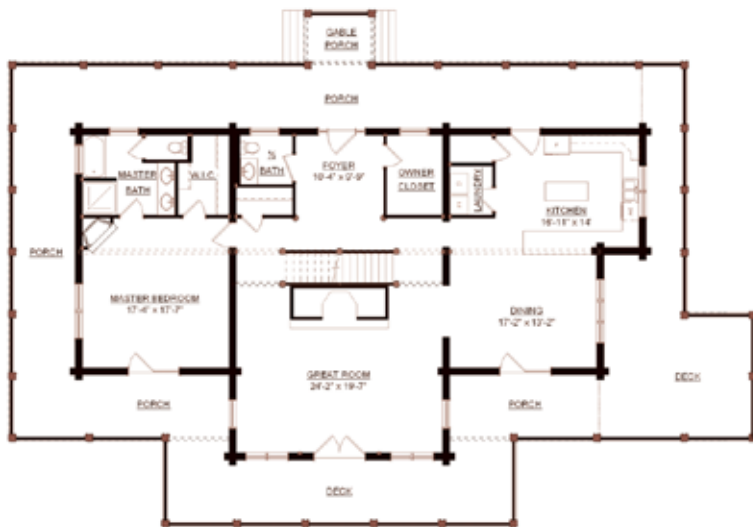

# THE TIMBER RIDGE

**CIELO FALLS**  
 Luxury Log Home Living ~ Blue Ridge Parkway, NC

**FIRST FLOOR**

**SECOND FLOOR**

**FINISHED LOWER LEVEL**

HEATED SQUARE FOOTAGE: 5,519

BEDROOMS: 6

BATHROOMS: 5.5

FIREPLACES: 3

PORCH/DECK AREA: 4 SIDES

OUTDOOR LIVING SPACE: 2,035

\*Not including the homesite of your choice.